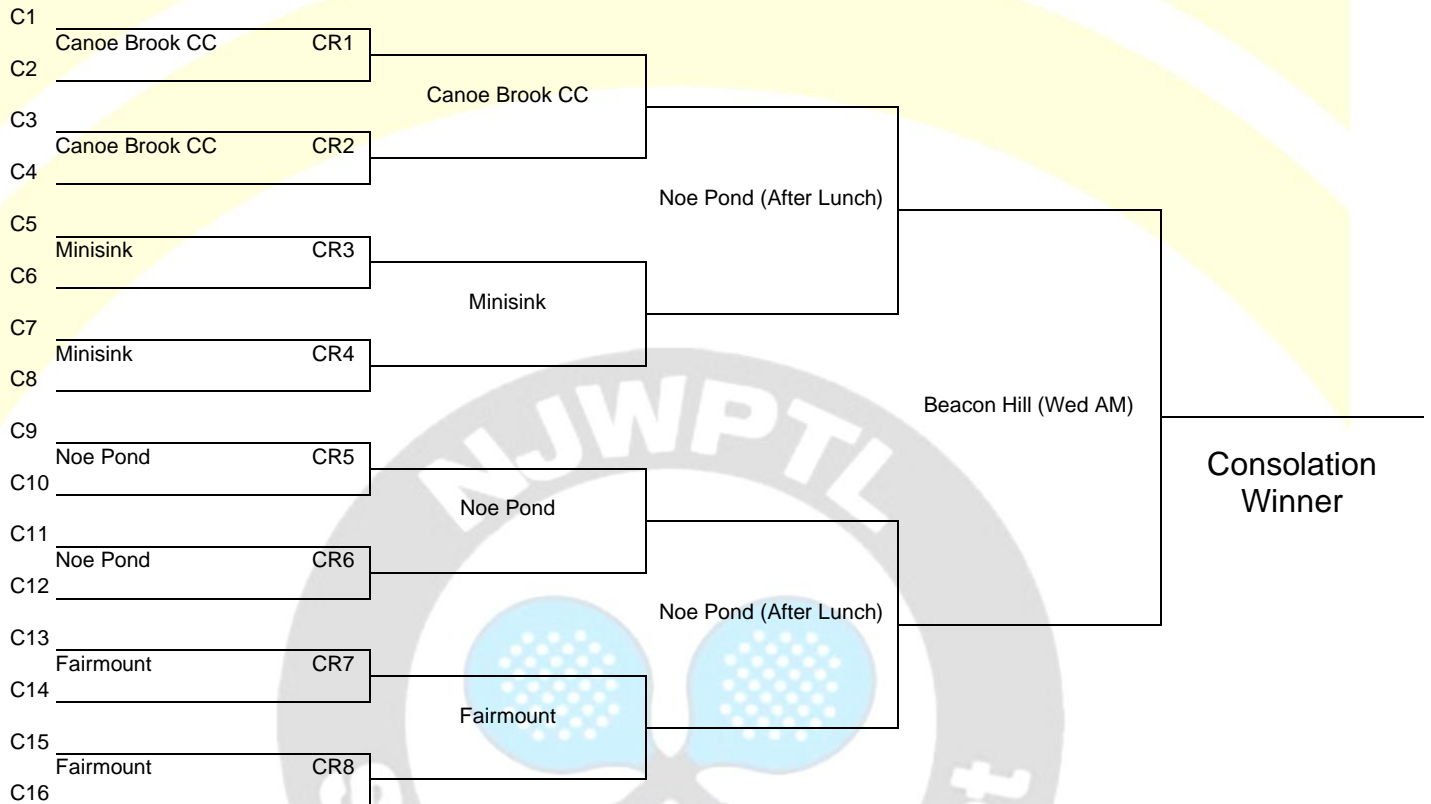

2020 NJ Women's State Tournament "A" Draw

Canoe Brook CC, Minisink, Noe Pond, Fairmount CC February 25 & 26

Consolation