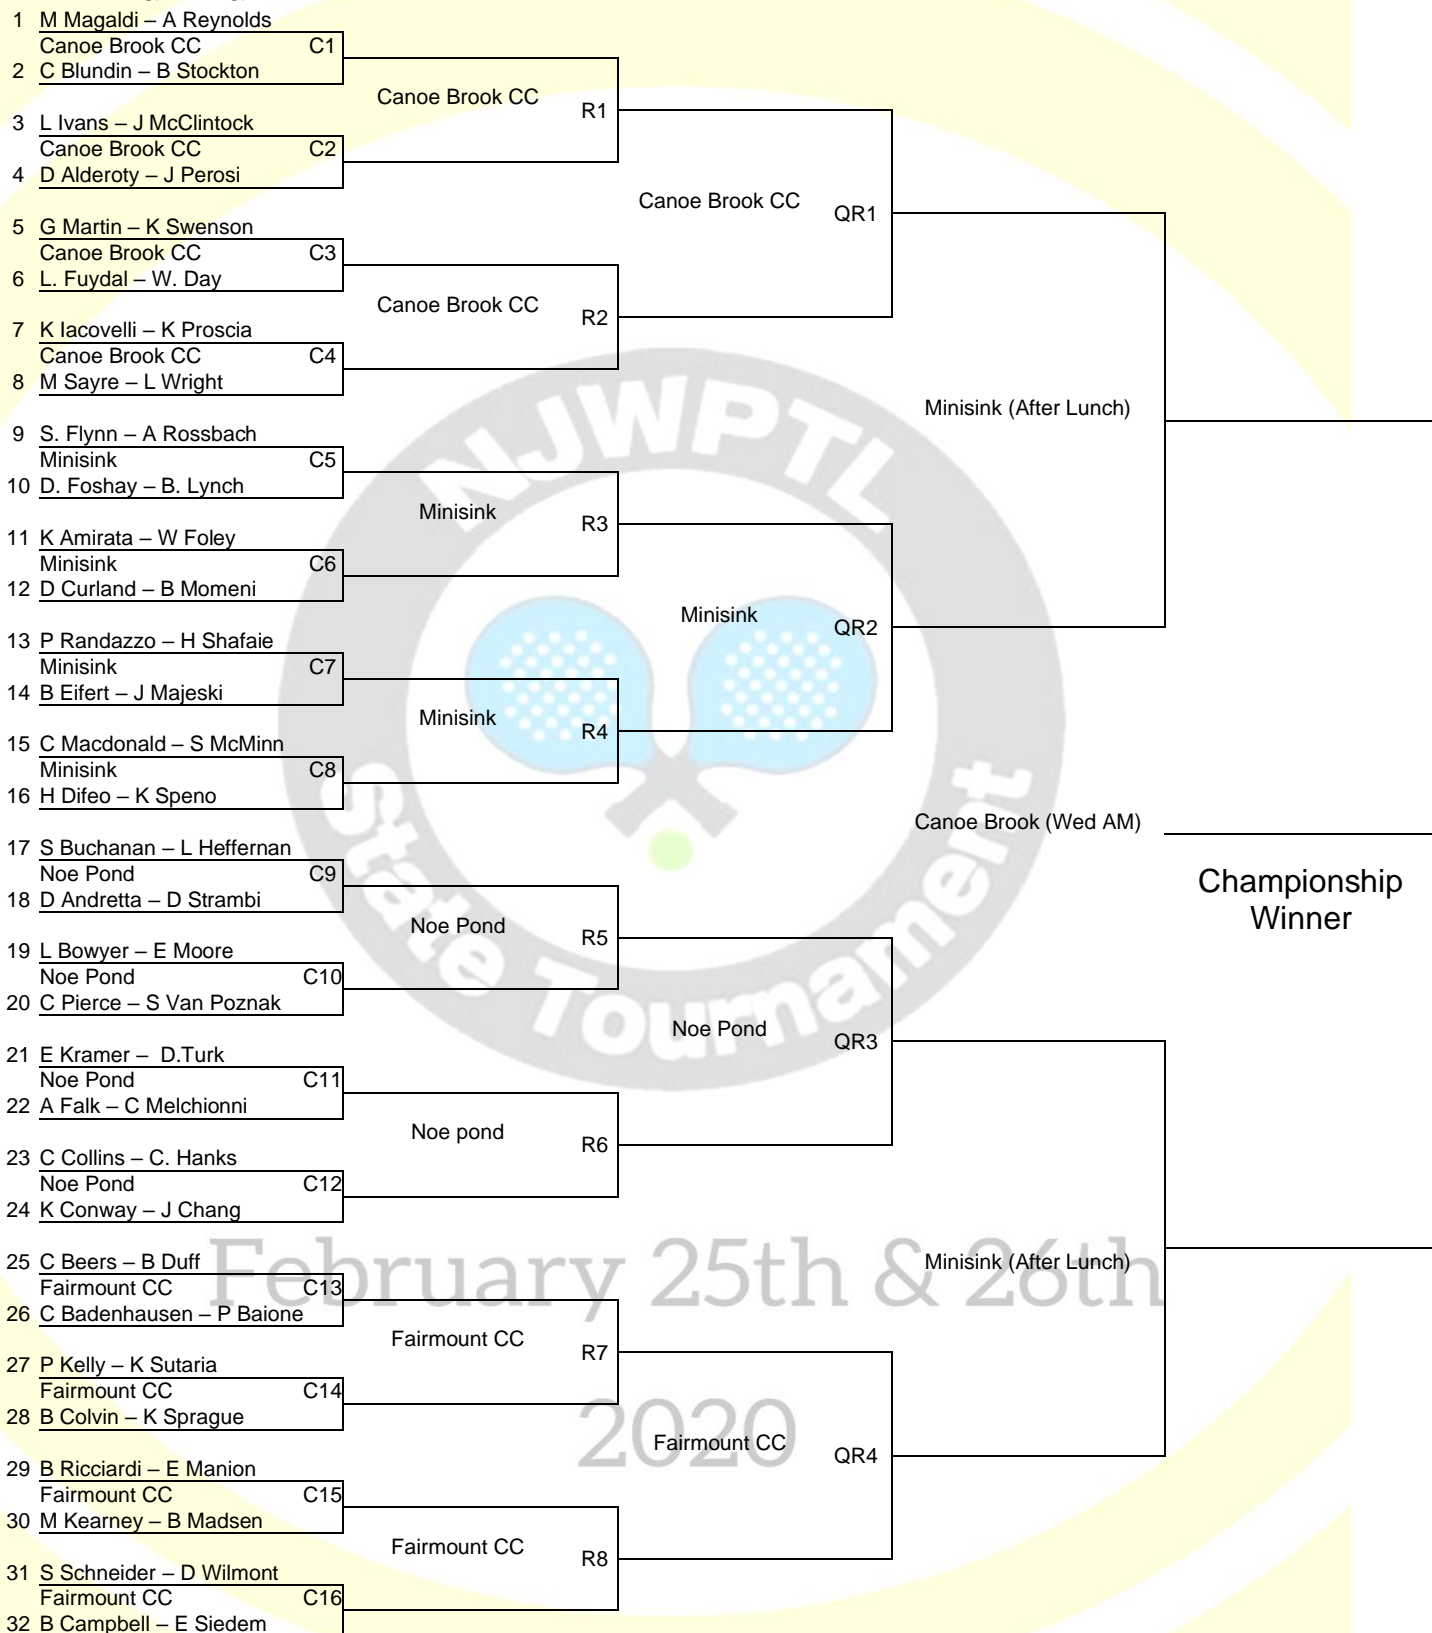

# 2020 NJ Women's State Tournament "A" Draw

Canoe Brook CC, Minisink, Noe Pond, Fairmount CC February 25 & 26

## Main Draw

## Last Chance

2020

2020 NJ Women's State Tournament "A" Draw

Canoe Brook CC, Minisink, Noe Pond, Fairmount CC February 25 & 26

Reprive

February 25th & 26th

2020