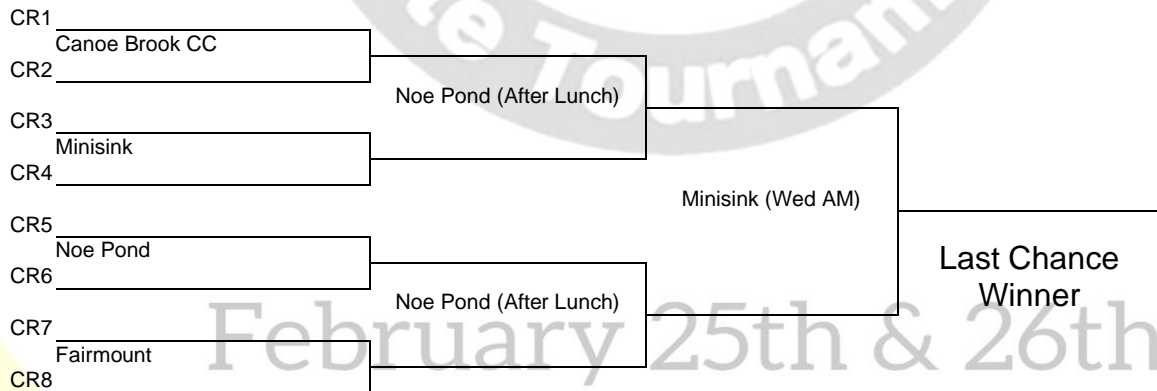

Last Chance