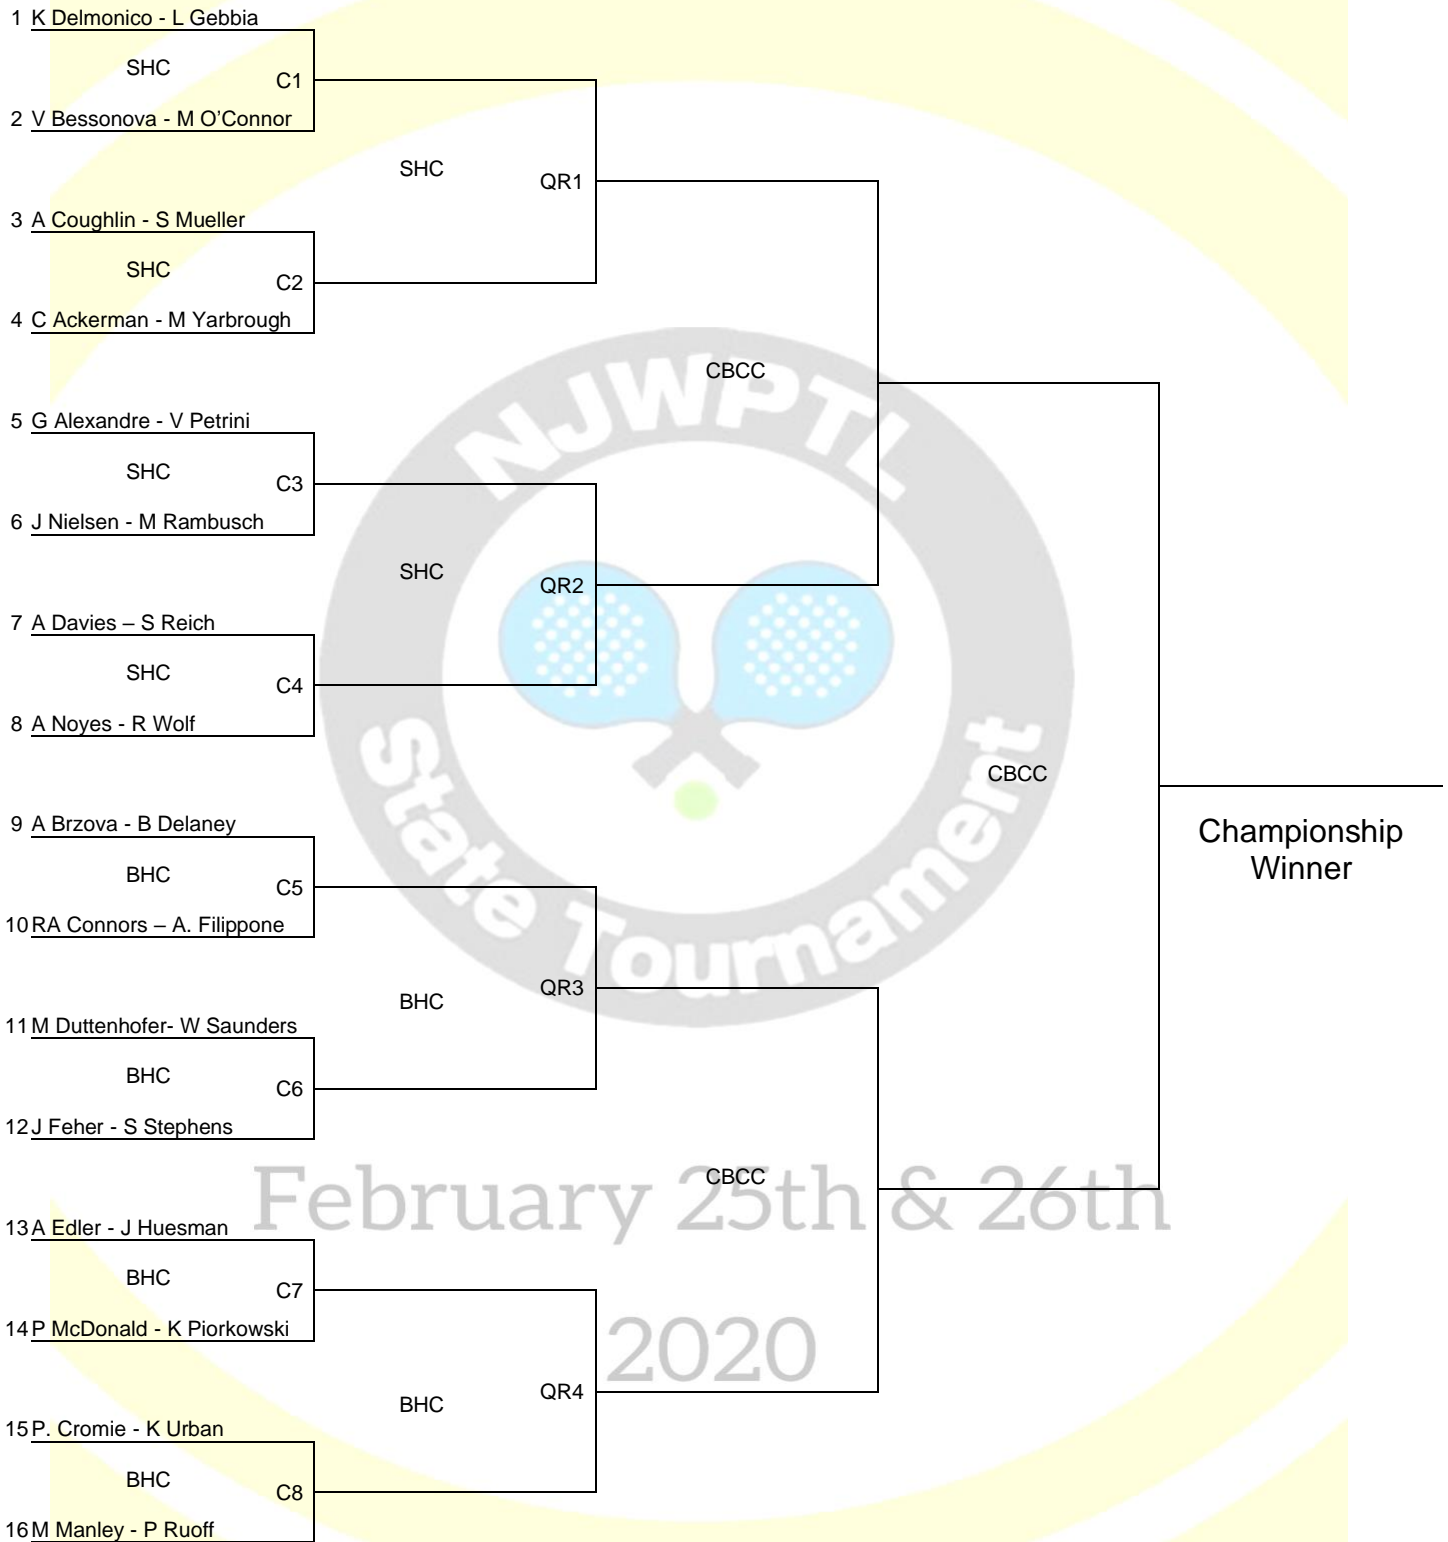

2020 NJ Women's State Tournament Championship Flight
 Short Hills Club & Beacon Hill Club February 25 & 26

Main Draw

2020 NJ Women's State Tournament Championship Flight
 Short Hills Club & Beacon Hill Club February 25 & 26