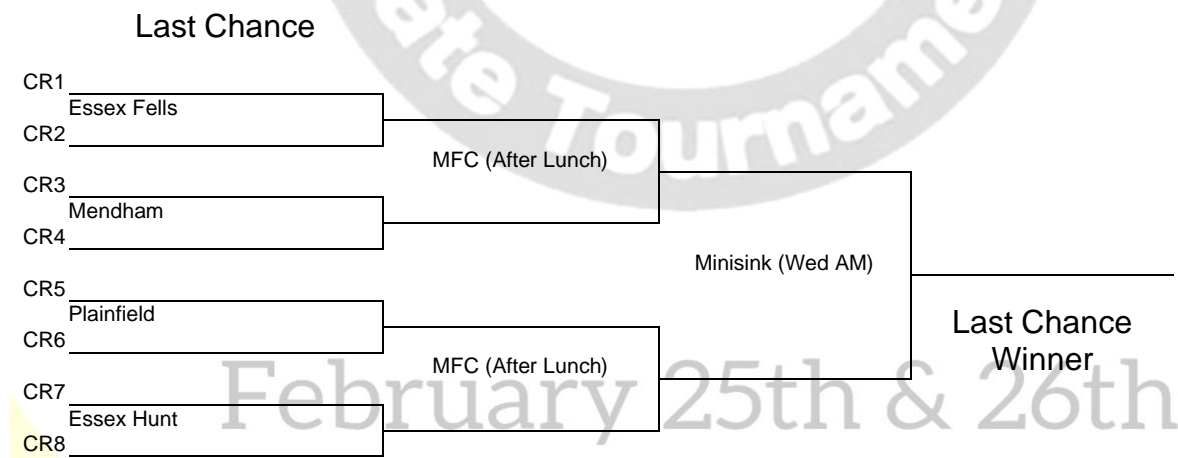

2020 NJ Women's State Tournament "D" Draw

Essex Fells CC, Mendham, Plainfield CC, Essex Hunt February 25 & 26

2020