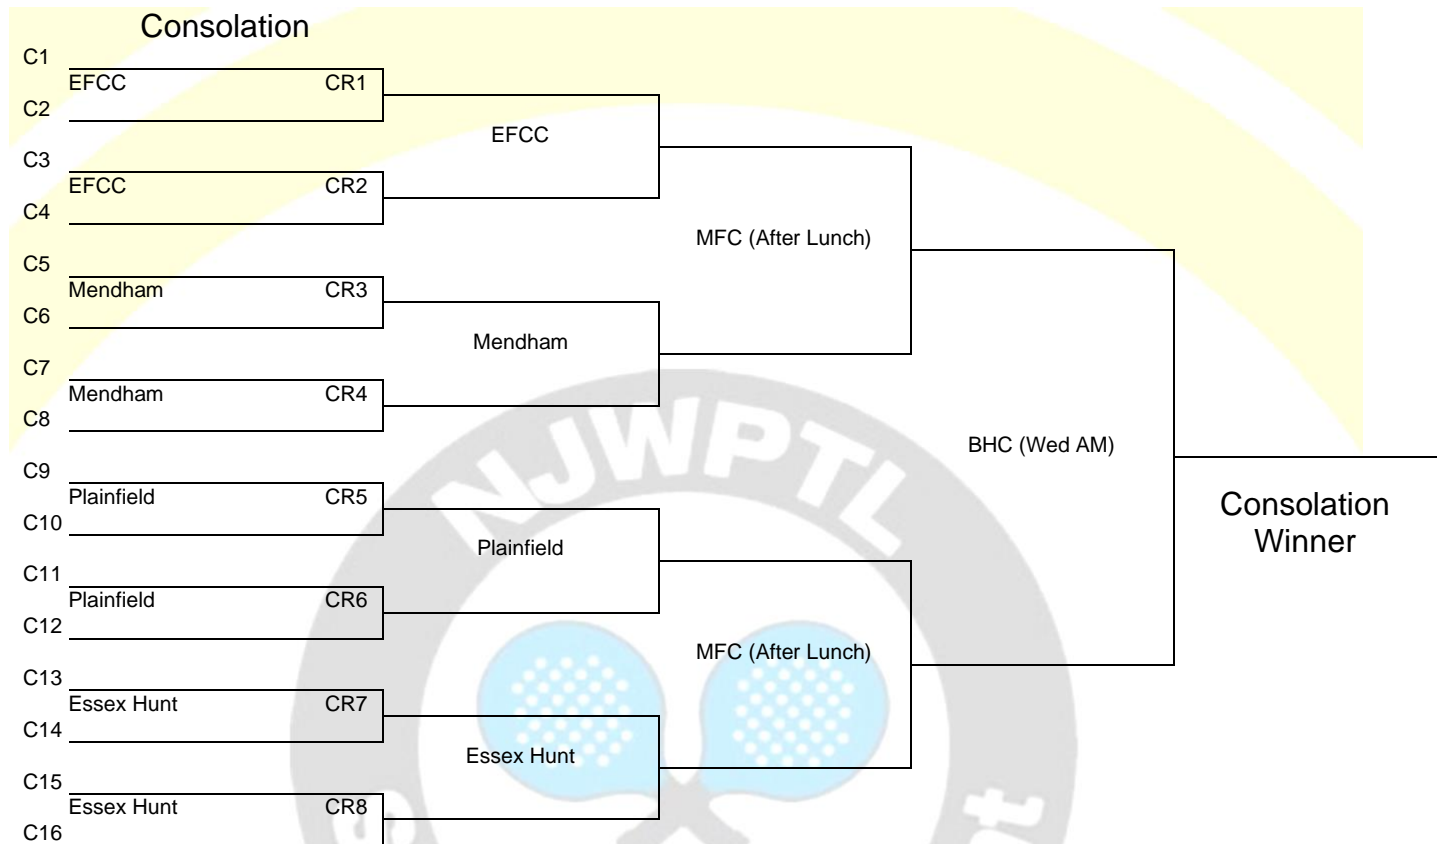

## 2020 NJ Women's State Tournament "D" Draw

Essex Fells CC, Mendham, Plainfield CC, Essex Hunt February 25 & 26

### Main Draw

## 2020 NJ Women's State Tournament "D" Draw

Essex Fells CC, Mendham, Plainfield CC, Essex Hunt February 25 & 26

2020

2020 NJ Women's State Tournament "D" Draw

Essex Fells CC, Mendham, Plainfield CC, Essex Hunt February 25 & 26