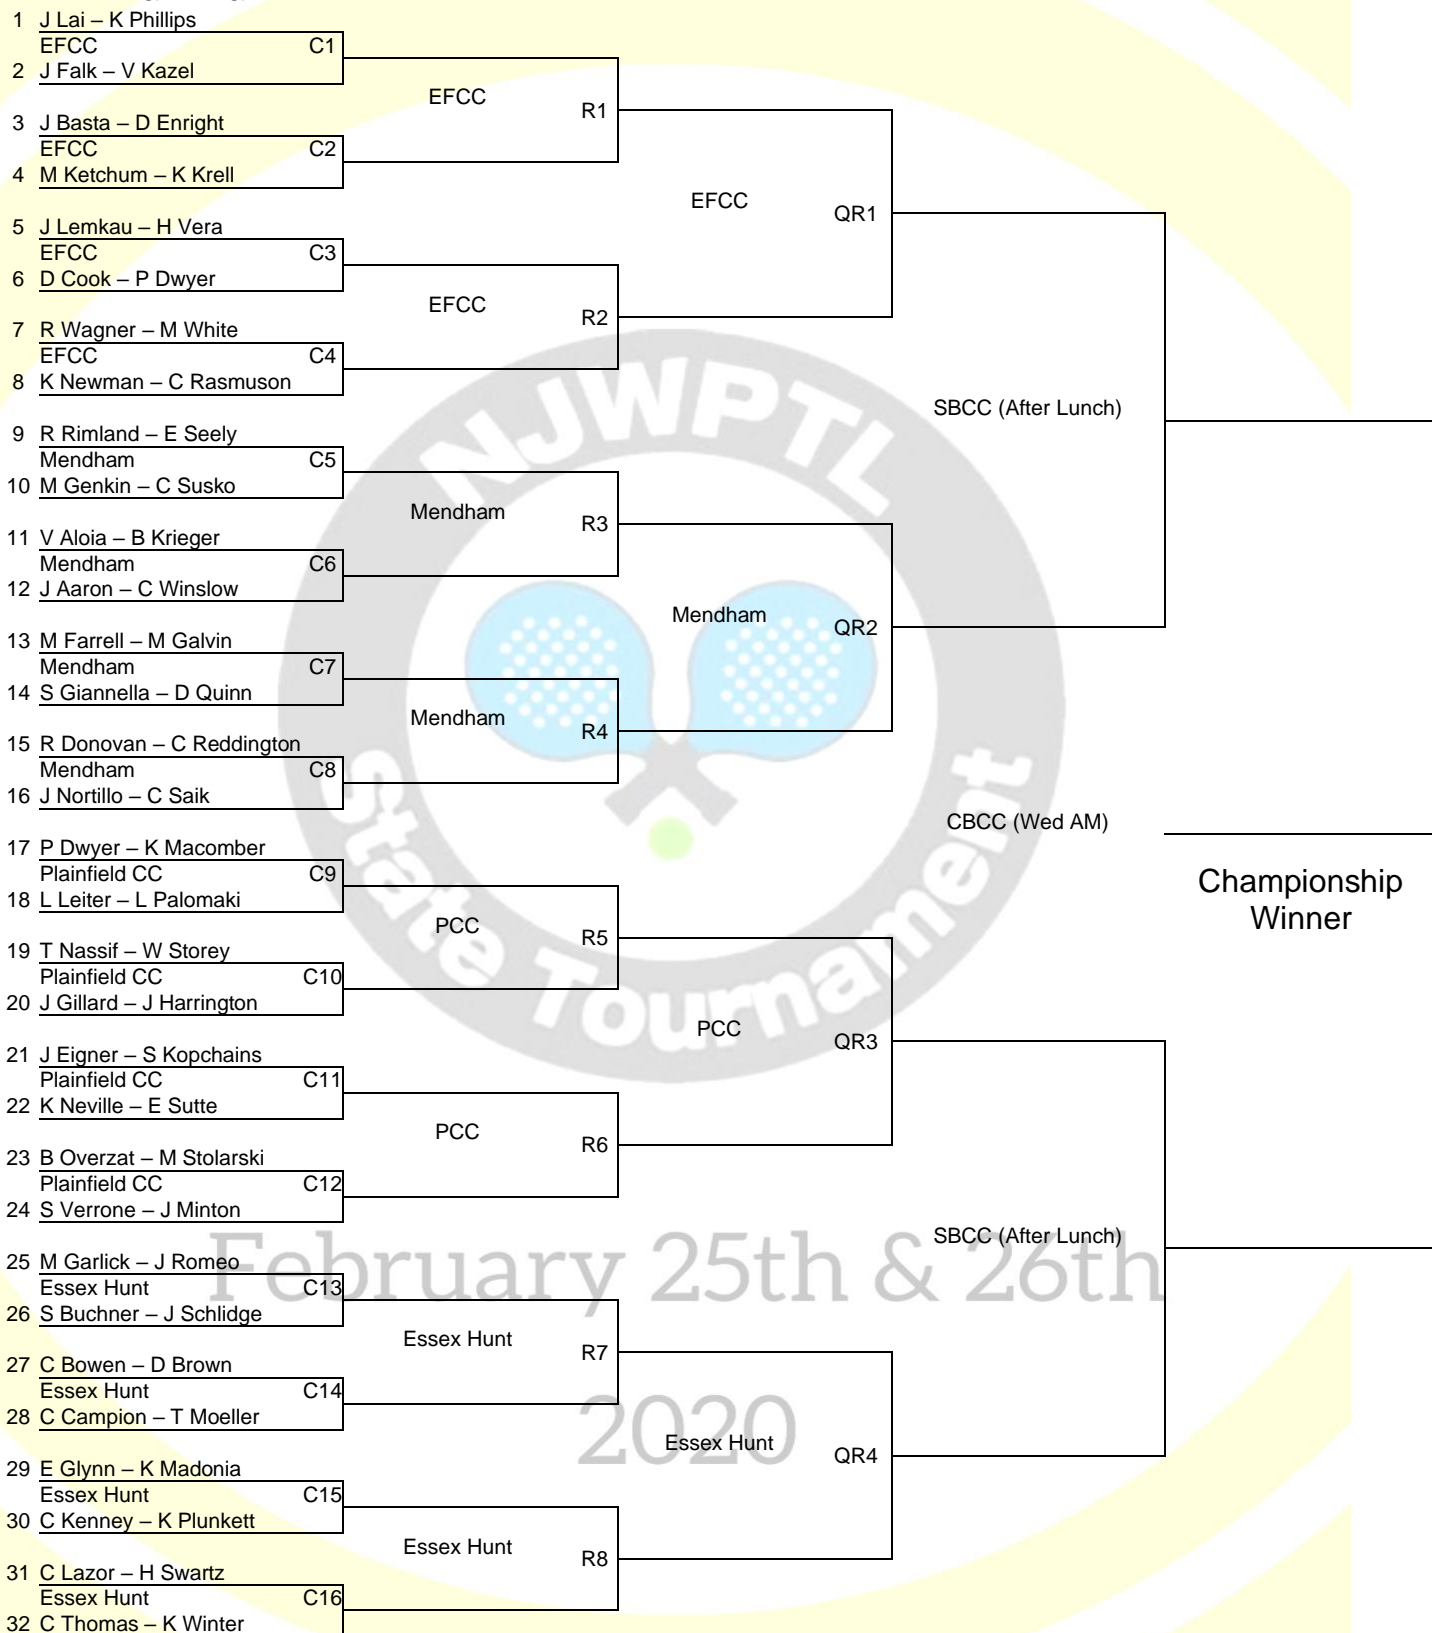

## 2020 NJ Women's State Tournament "D" Draw

Essex Fells CC, Mendham, Plainfield CC, Essex Hunt February 25 & 26

### Main Draw

## 2020 NJ Women's State Tournament "D" Draw

Essex Fells CC, Mendham, Plainfield CC, Essex Hunt February 25 & 26

2020

2020 NJ Women's State Tournament "D" Draw

Essex Fells CC, Mendham, Plainfield CC, Essex Hunt February 25 & 26